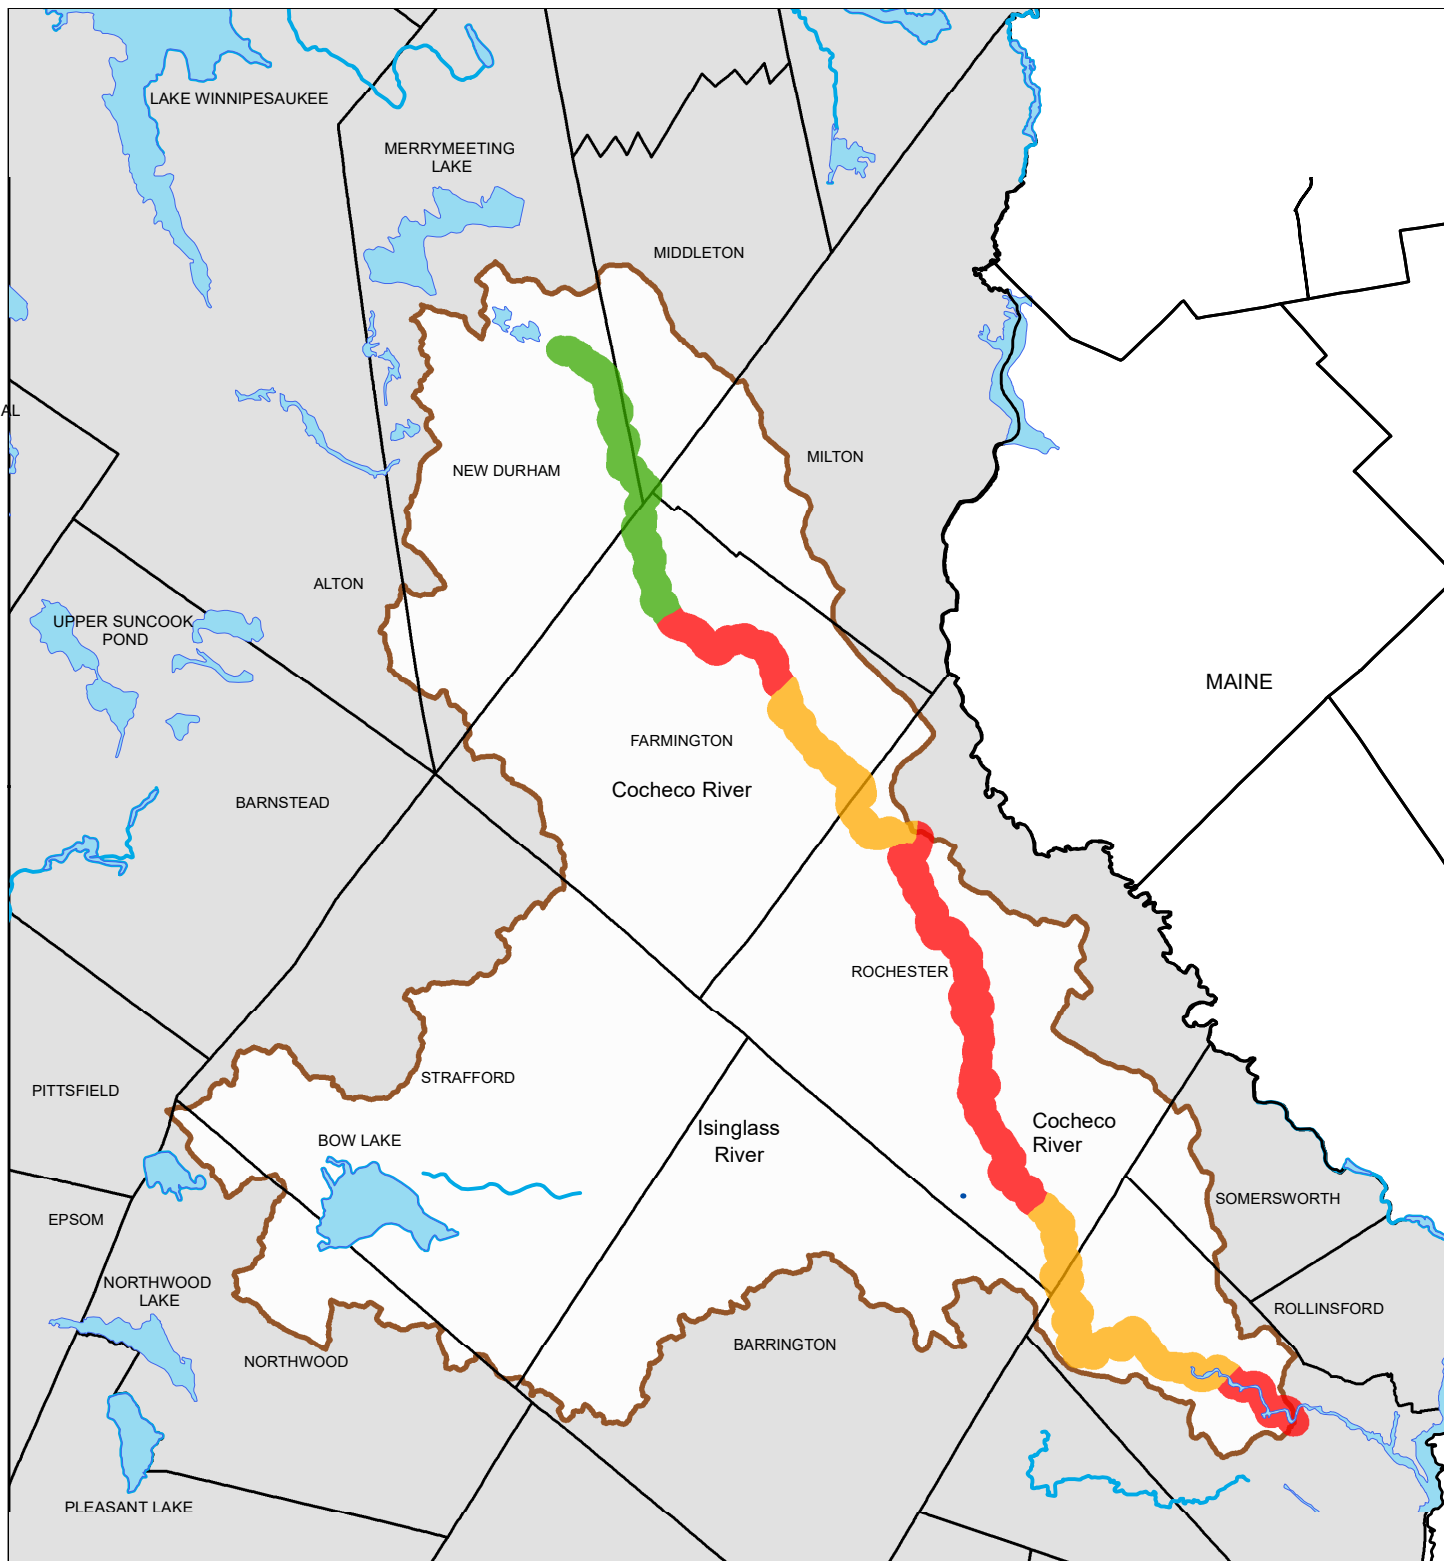

Cocheco River Base Map

LEGEND

Designated River Classification

Class

- Community
- Natural
- Rural
- Rural-community

- Cocheco River
- Major_lakes
- Major_rivers
- Designated Reach
- Maine Towns
- New Hampshire Towns