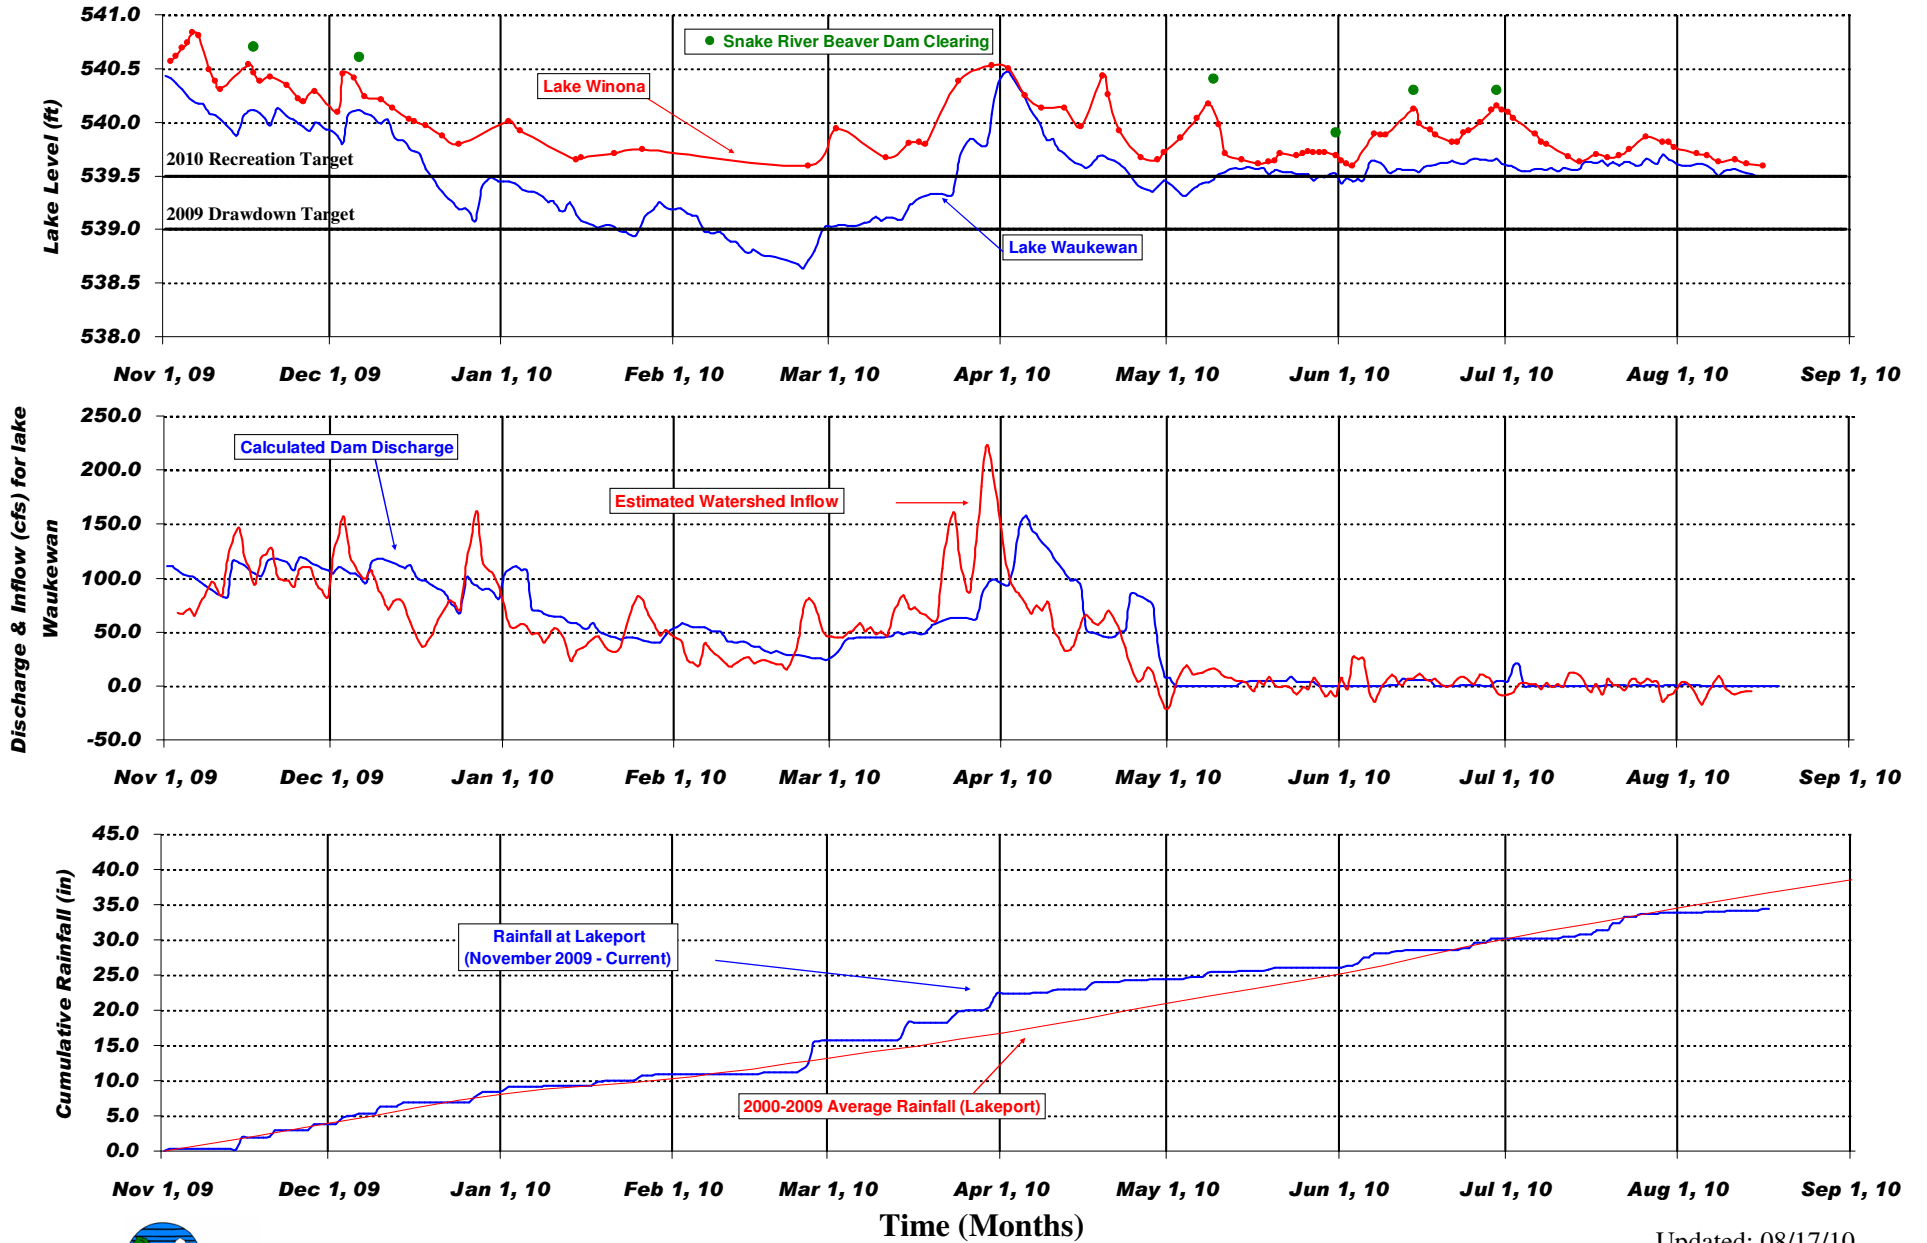

# LAKE WAUKEWAN WATERSHED DATA

Updated: 08/17/10