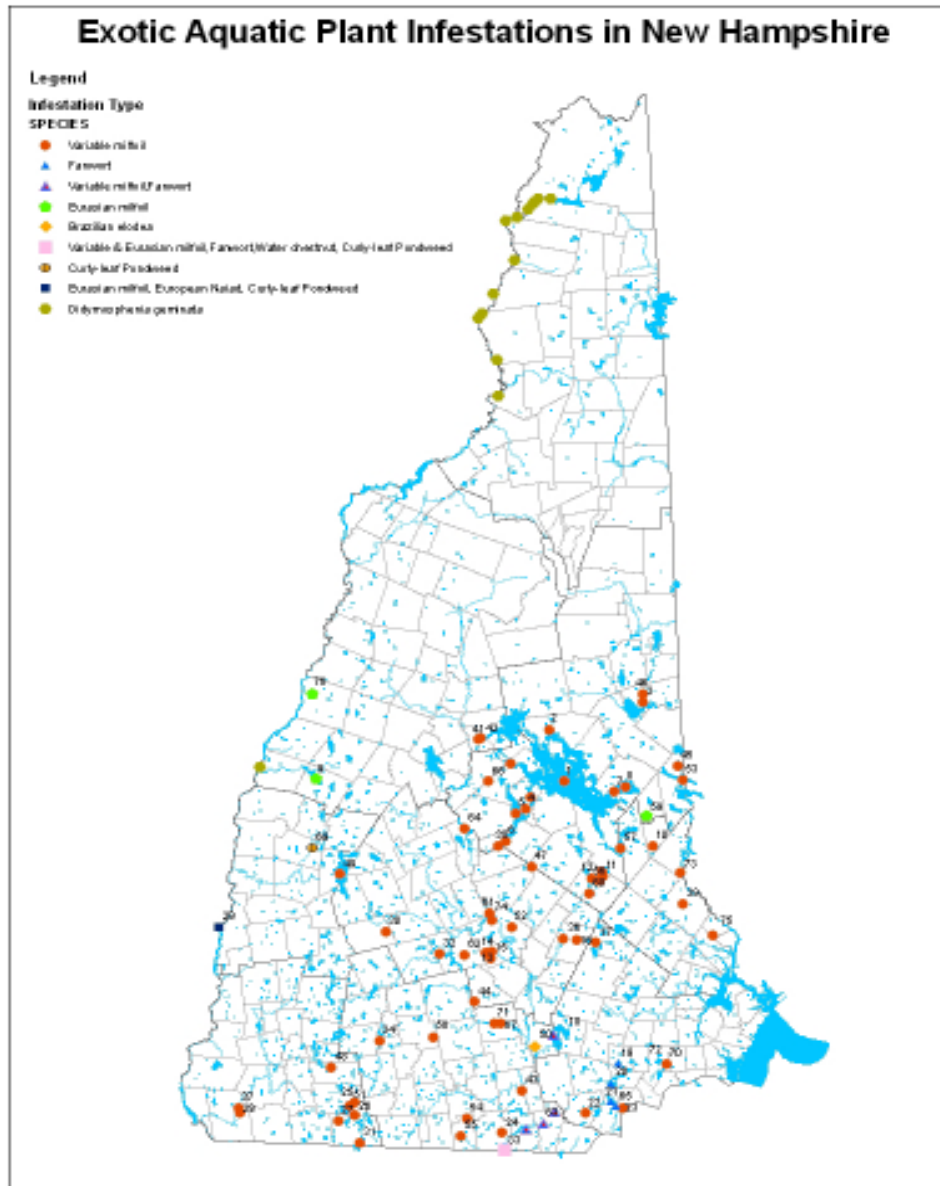

1. Lake Winnepesaukee (Several Areas)
2. Lees Pond, Moultonboro
3. Lake Ossipee (Several Areas)
4. Opechee Lake, Laconia
5. Lake Winnisquam (Several Areas)
6. Silver Lake, Tilton
7. Crescent Lake, Wolfeboro
8. Lake Wentworth, Wolfeboro
9. Mascoma Lake, Enfield
10. Sunrise Lake, Middleton
11. Locke Lake, Barnstead
12. Lower Suncook Lake, Barnstead
13. St. Paul's School Pond, Concord
14. Little Turkey Pond, Concord
15. Big Turkey Pond, Concord
16. Bixby Pond, Epsom
17. Northwood Lake, Northwood
18. Lake Massabesic, Auburn
19. Phillips Pond, Sandown
20. Big Island Pond, Derry
21. Arlington Mill Reservoir, Salem
22. Cobbetts Pond, Windham
23. Captain Pond, Salem
24. Flints Pond, Hollis
25. Cheshire Pond, Jaffrey
26. Contoocook Lake, Jaffrey
27. Pearly Pond, Rindge
28. Forest Lake, Winchester
29. Connecticut River (Several Locations)
30. Lake Massasecum, Bradford
31. Lake Monomonac, Rindge
32. Hopkinton Lake/Dam, Hopkinton
33. Nashua River, Nashua
34. Powder Mill Pond, Hancock
35. Ashuelot River, Winchester
36. Little Suncook River (Several Areas)
37. Mine Falls Pond, Nashua
38. Winnepesaukee River (Several Areas)
39. Cocheco River, Rochester