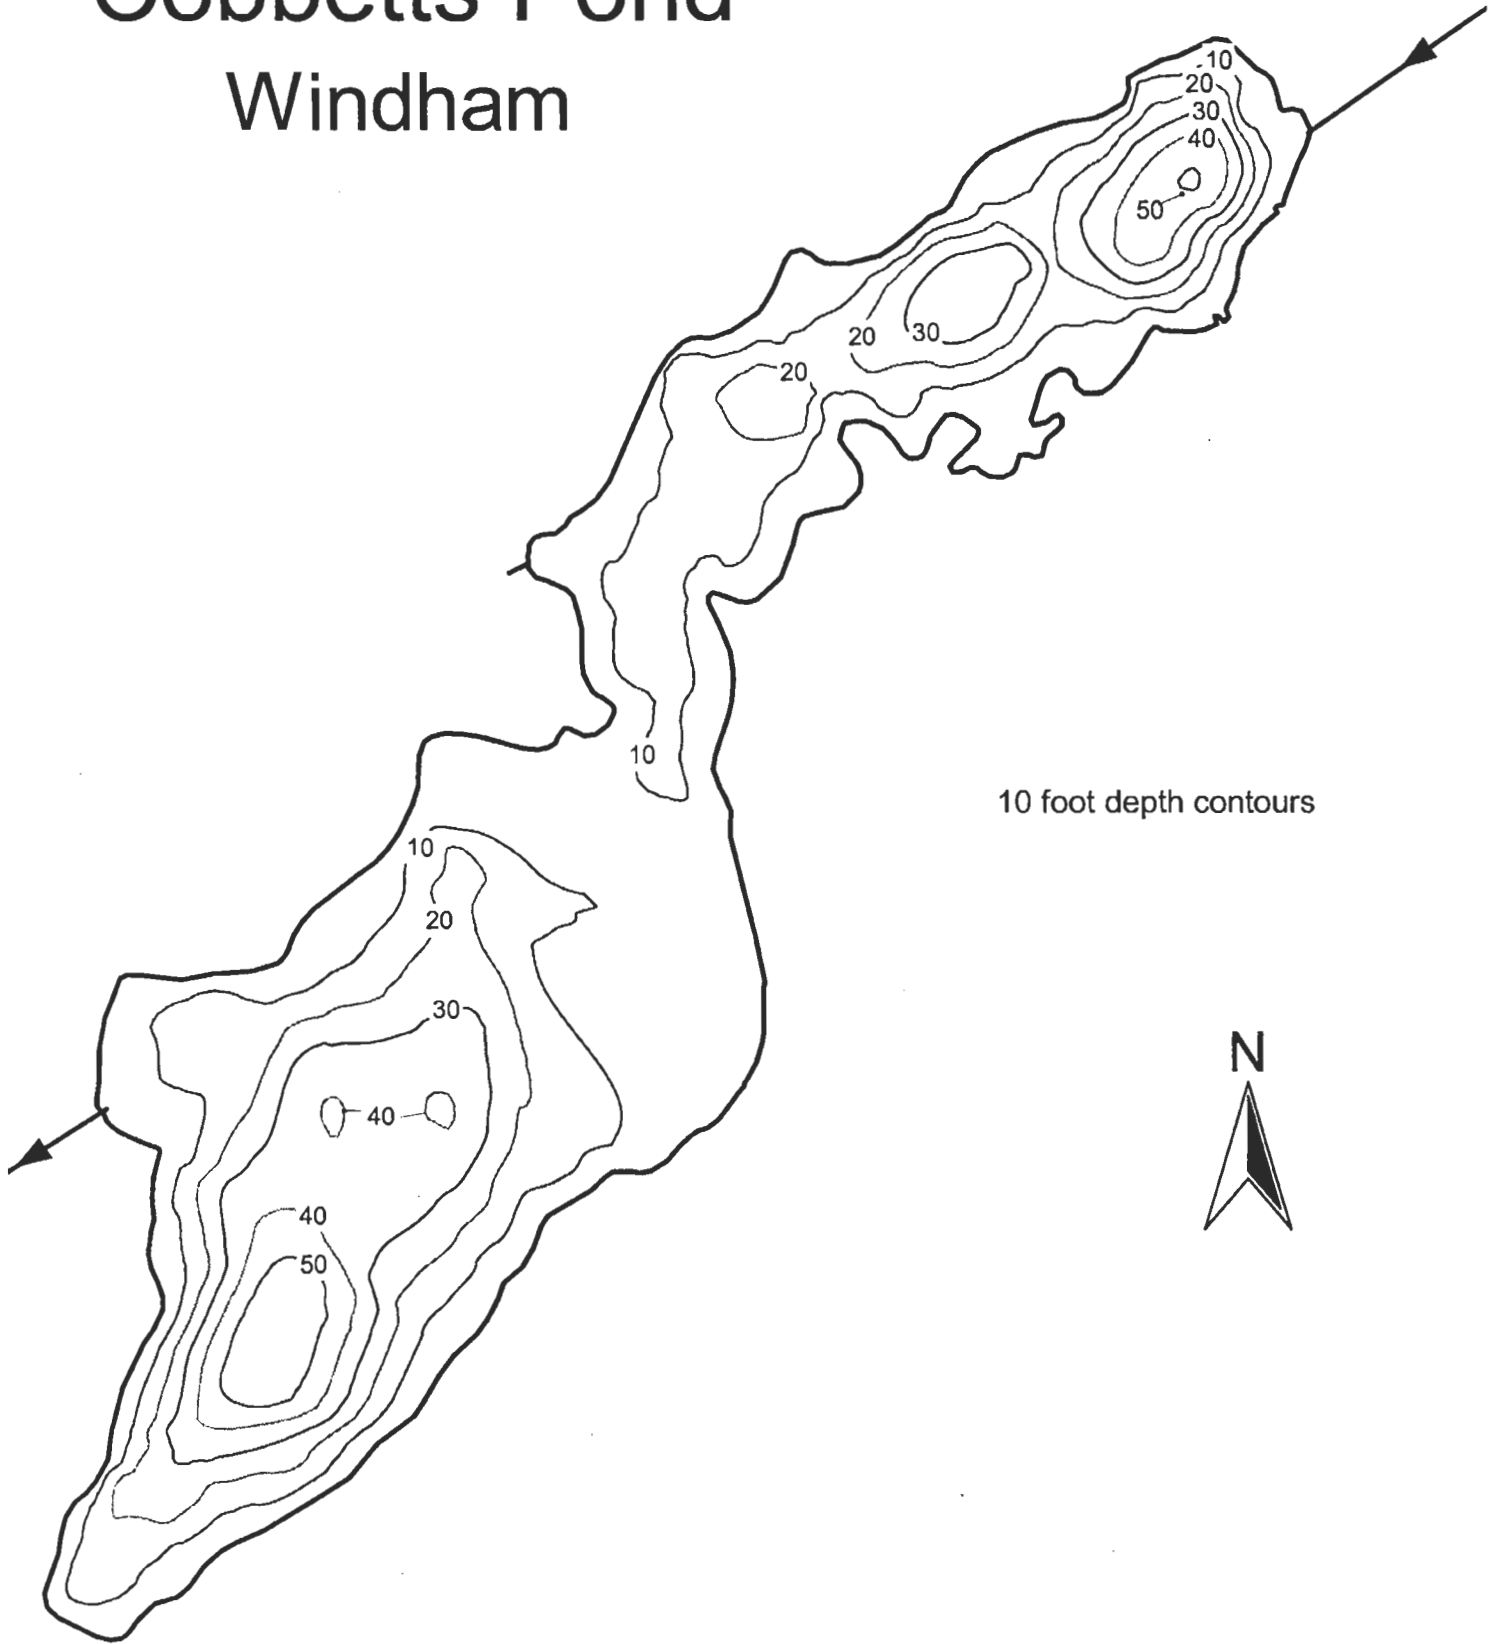

Cobbetts Pond

Windham

10 foot depth contours

0 0.5 1 Kilometers