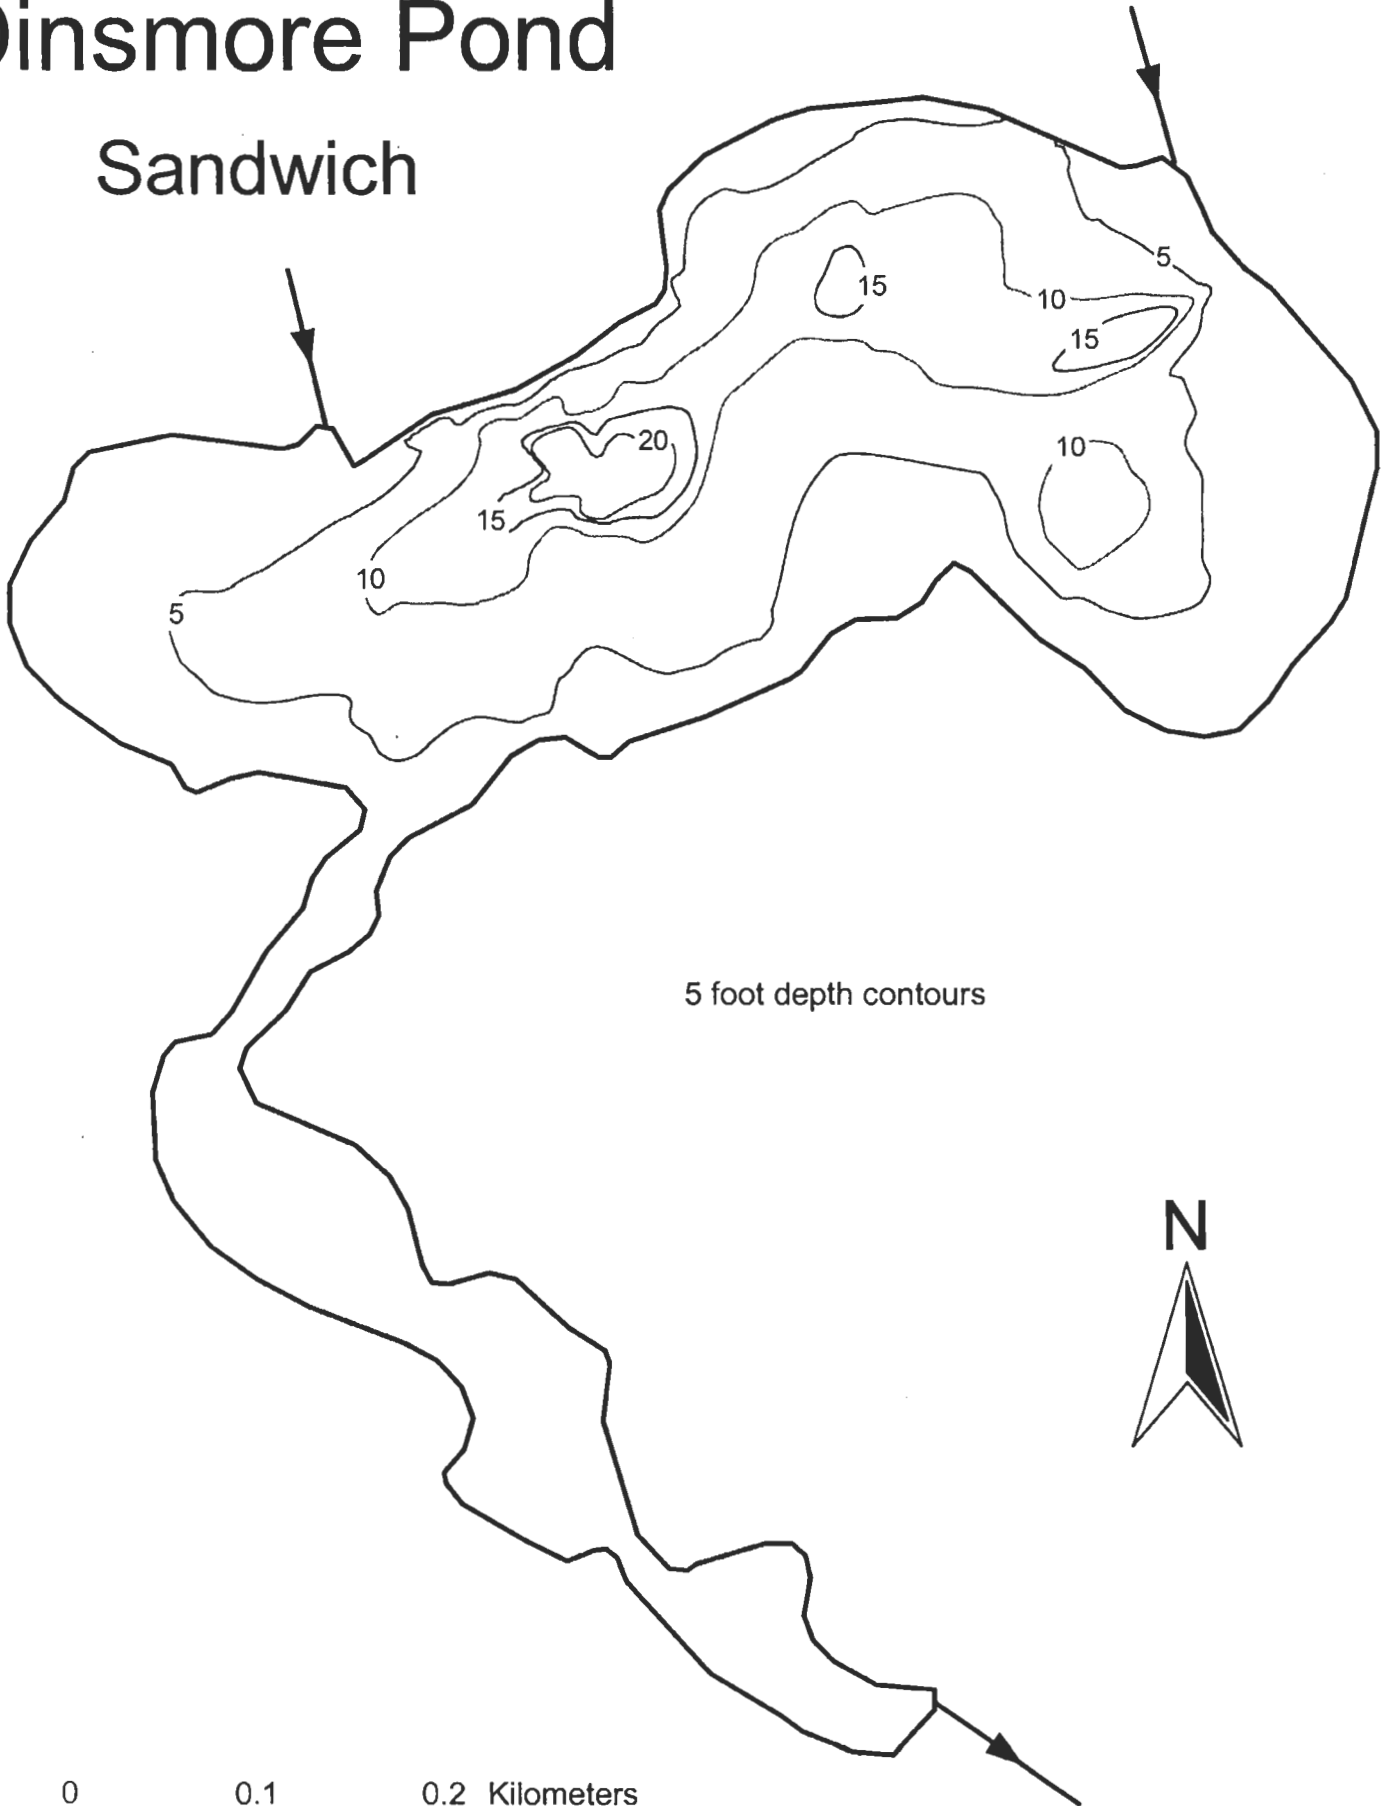

# Dinsmore Pond

Sandwich

5 foot depth contours

0 0.1 0.2 Kilometers