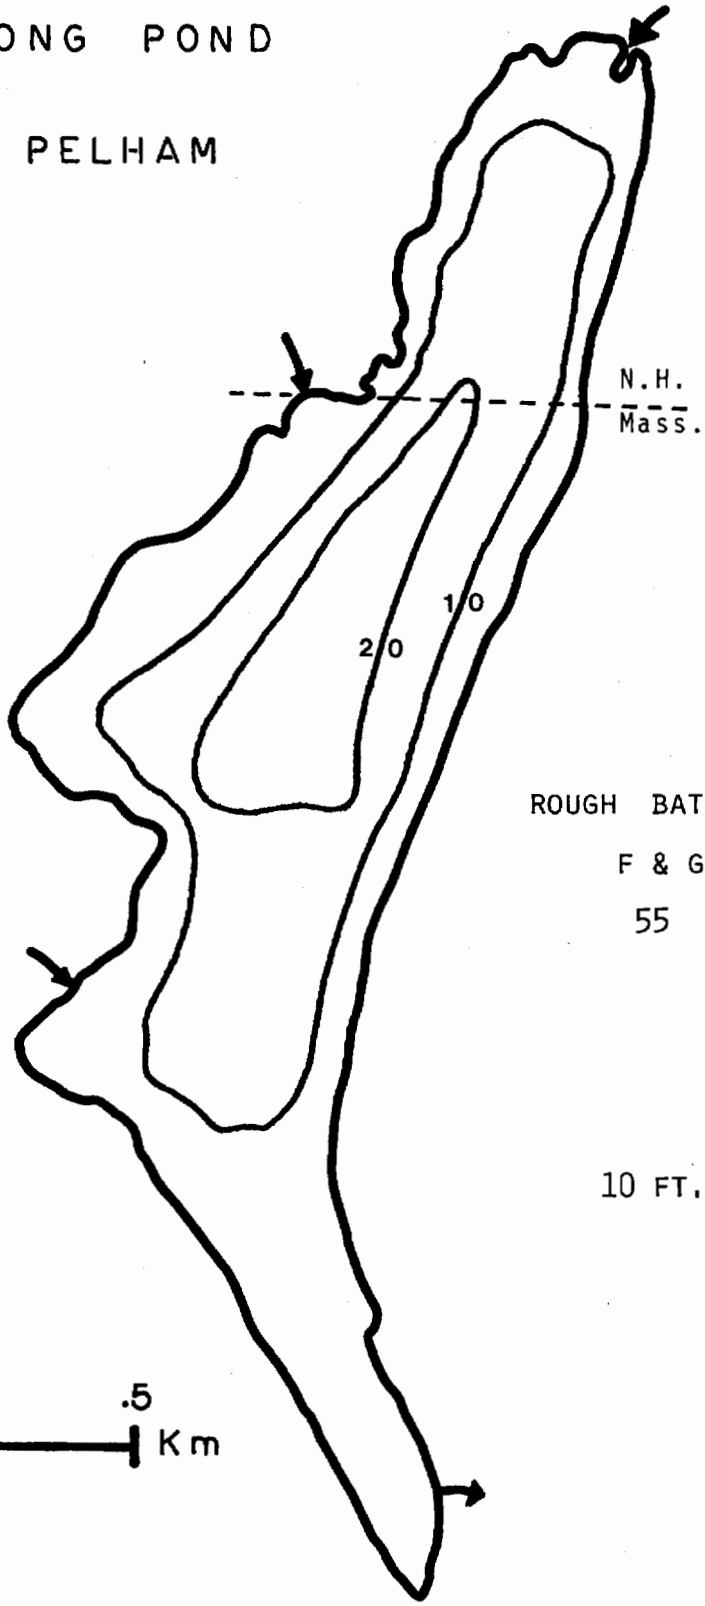

LONG POND

PELHAM

N.H.  
Mass.

ROUGH BATHYMETRIC CHART

F & G - 1947

55 SOUNDINGS

10 FT. ISOBATHS