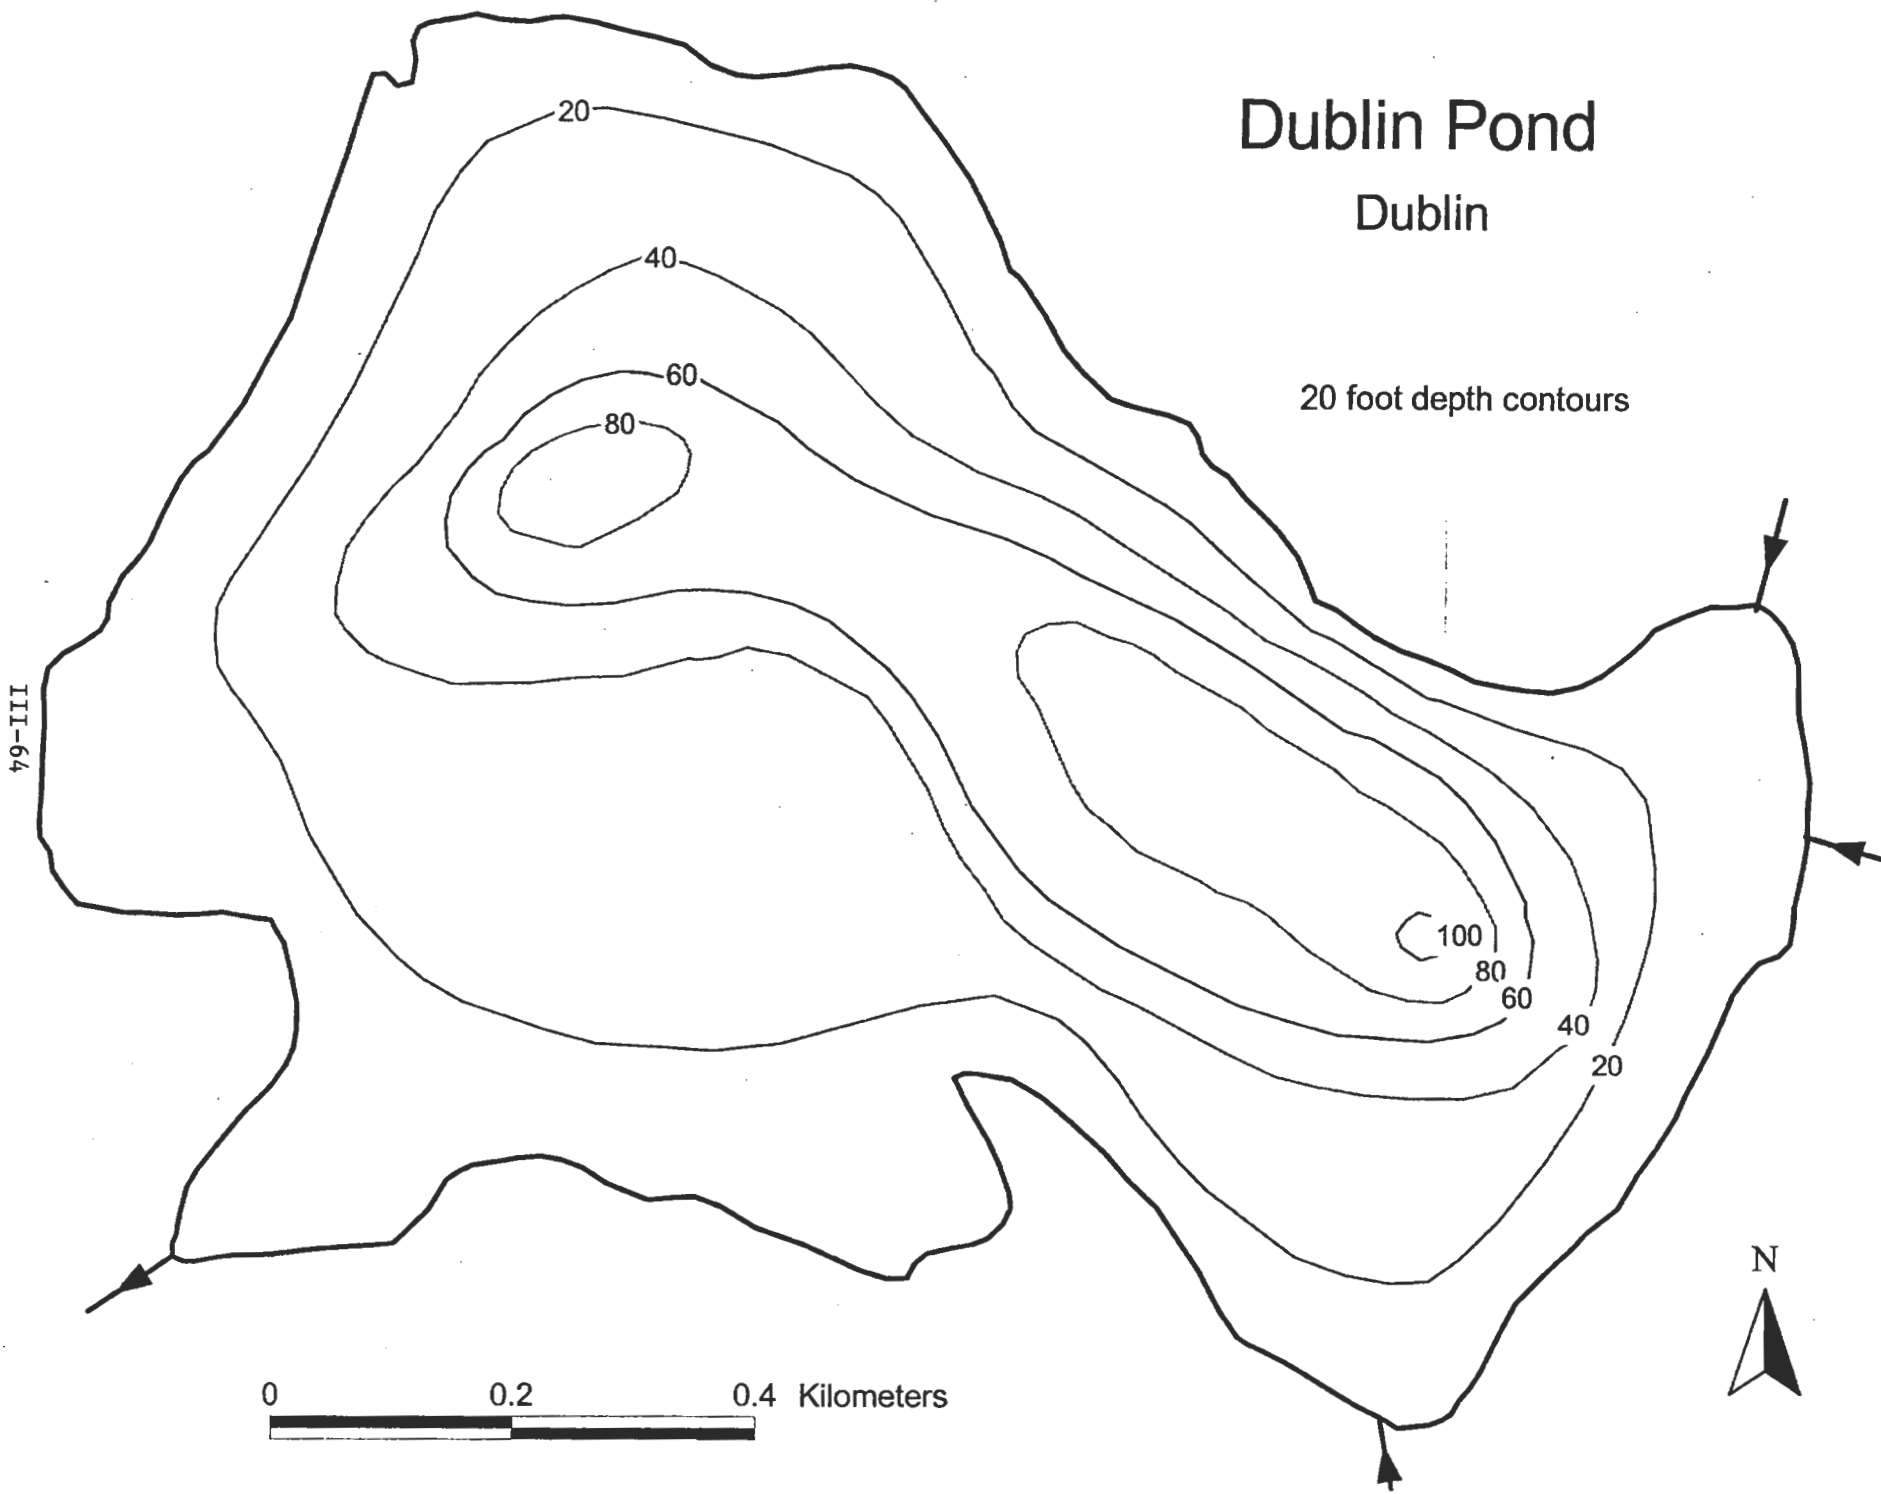

# Dublin Pond

Dublin

20 foot depth contours

0 0.2 0.4 Kilometers

N

49-III