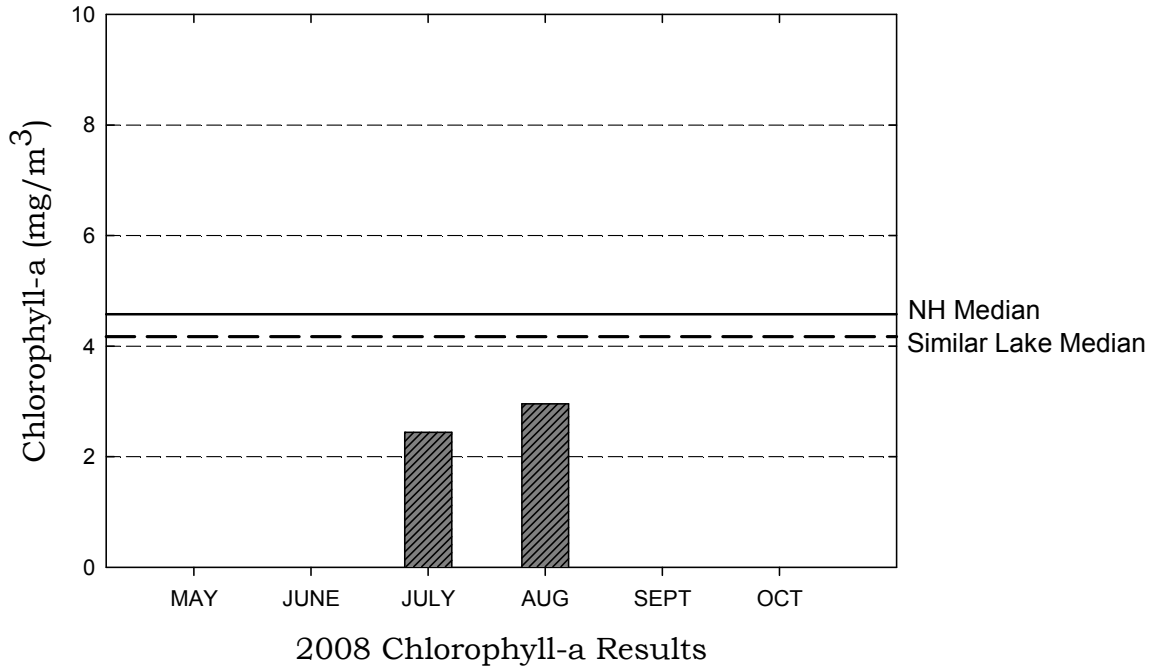

Berry Bay, Freedom

Figure 1. Monthly and Historical Chlorophyll-a Results

Berry Bay, Freedom

Figure 2. Monthly and Historical Transparency Results

2008 Transparency Viewscope and Non-Viewscope Results

Historical Transparency Non-Viewscope Results

Berry Bay, Freedom

Figure 3. Monthly and Historical Total Phosphorus Data