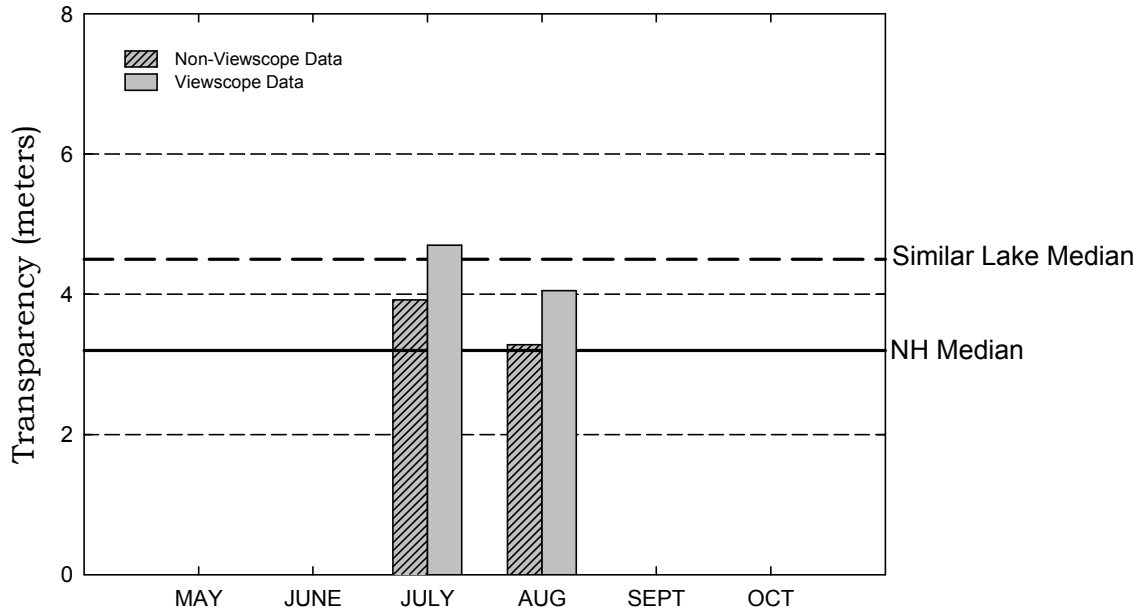

Berry Bay, Freedom

Figure 1. Monthly and Historical Chlorophyll-a Results

Berry Bay, Freedom

Figure 2. Monthly and Historical Transparency Results

2008 Transparency Viewscope and Non-Viewscope Results

Historical Transparency Non-Viewscope Results

Berry Bay, Freedom

Figure 3. Monthly and Historical Total Phosphorus Data