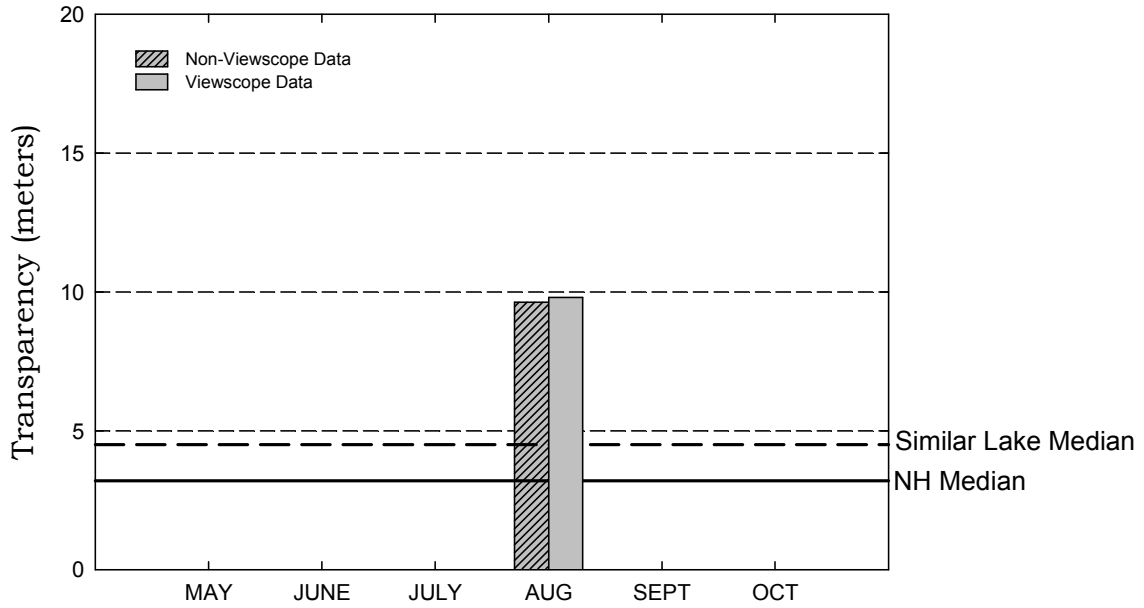

Conner Pond, Ossipee

Figure 1. Monthly and Historical Chlorophyll-a Results

Conner Pond, Ossipee

Figure 2. Monthly and Historical Transparency Results

2008 Transparency Viewscope and Non-Viewscope Results

Historical Transparency Non-Viewscope Results

Conner Pond, Ossipee

Figure 3. Monthly and Historical Total Phosphorus Data