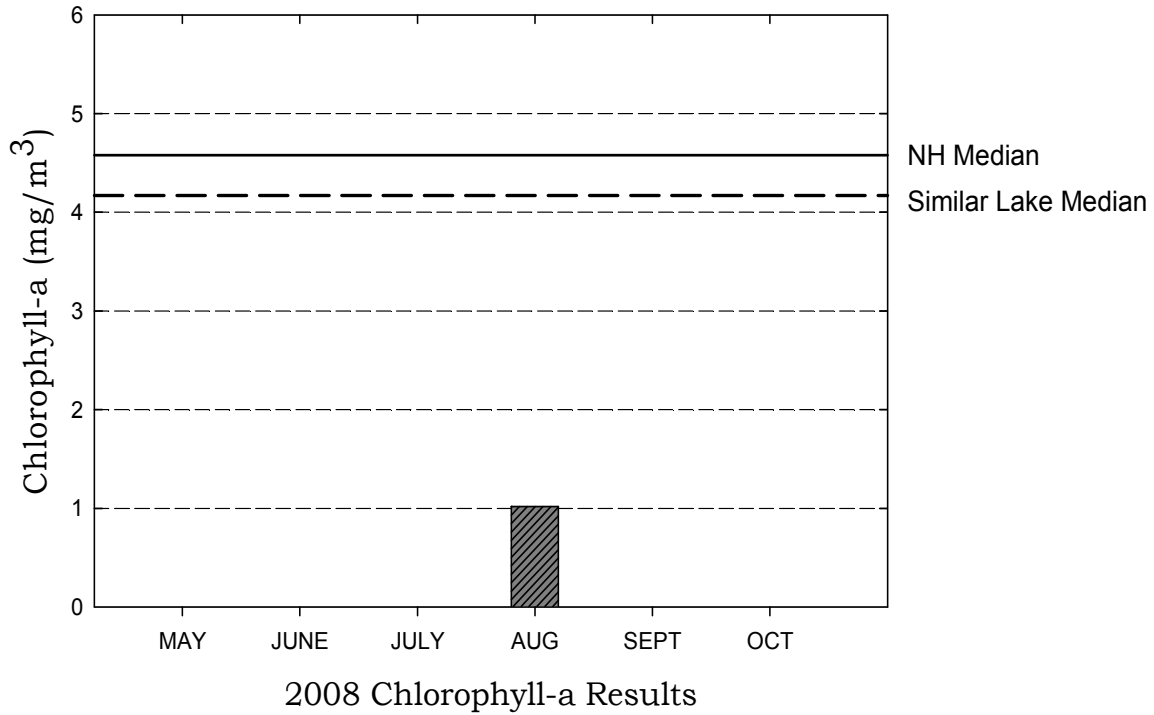

Conner Pond, Ossipee

Figure 1. Monthly and Historical Chlorophyll-a Results

Conner Pond, Ossipee

Figure 2. Monthly and Historical Transparency Results

2008 Transparency Viewscope and Non-Viewscope Results

Historical Transparency Non-Viewscope Results

Conner Pond, Ossipee

Figure 3. Monthly and Historical Total Phosphorus Data