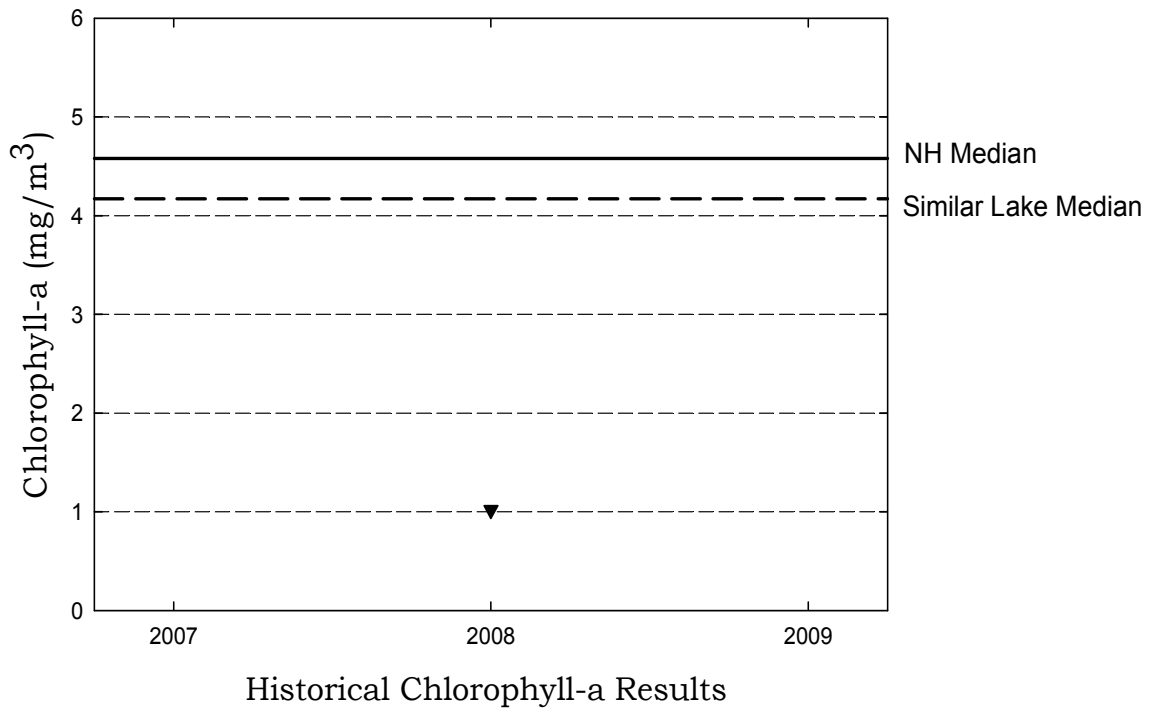

Conner Pond, Ossipee

Figure 1. Monthly and Historical Chlorophyll-a Results

Conner Pond, Ossipee

Figure 2. Monthly and Historical Transparency Results

2008 Transparency Viewscope and Non-Viewscope Results

Historical Transparency Non-Viewscope Results

Conner Pond, Ossipee

Figure 3. Monthly and Historical Total Phosphorus Data