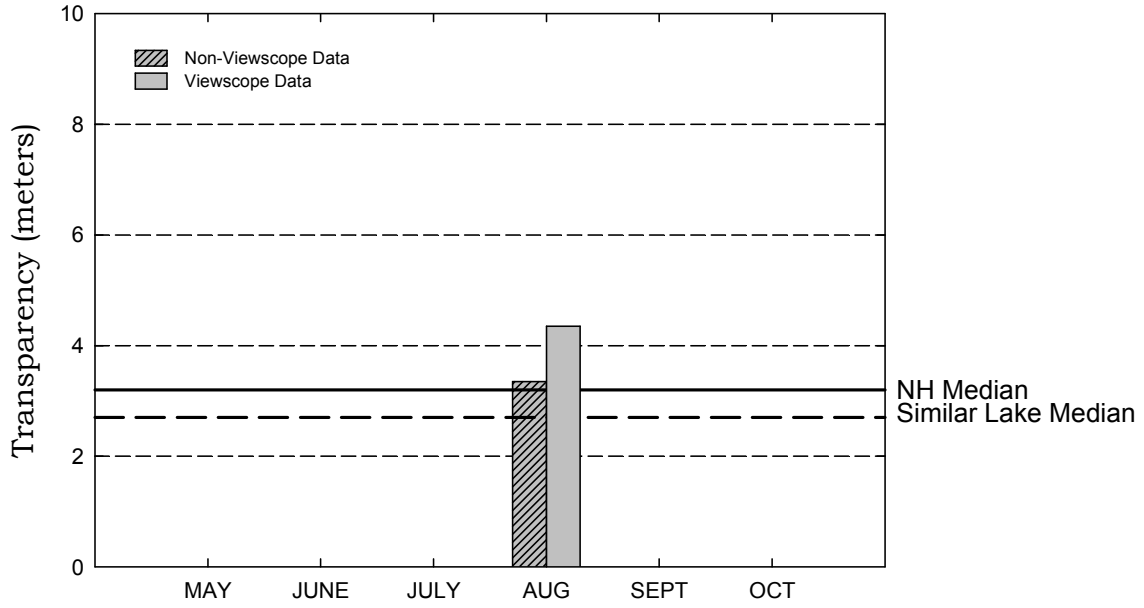

Contention Pond, Hillsboro

Figure 1. Monthly and Historical Chlorophyll-a Results

Contention Pond, Hillsboro

Figure 2. Monthly and Historical Transparency Results

2008 Transparency Viewscope and Non-Viewscape Results

Historical Transparency Non-Viewscape Results

Contention Pond, Hillsboro

Figure 3. Monthly and Historical Total Phosphorus Data