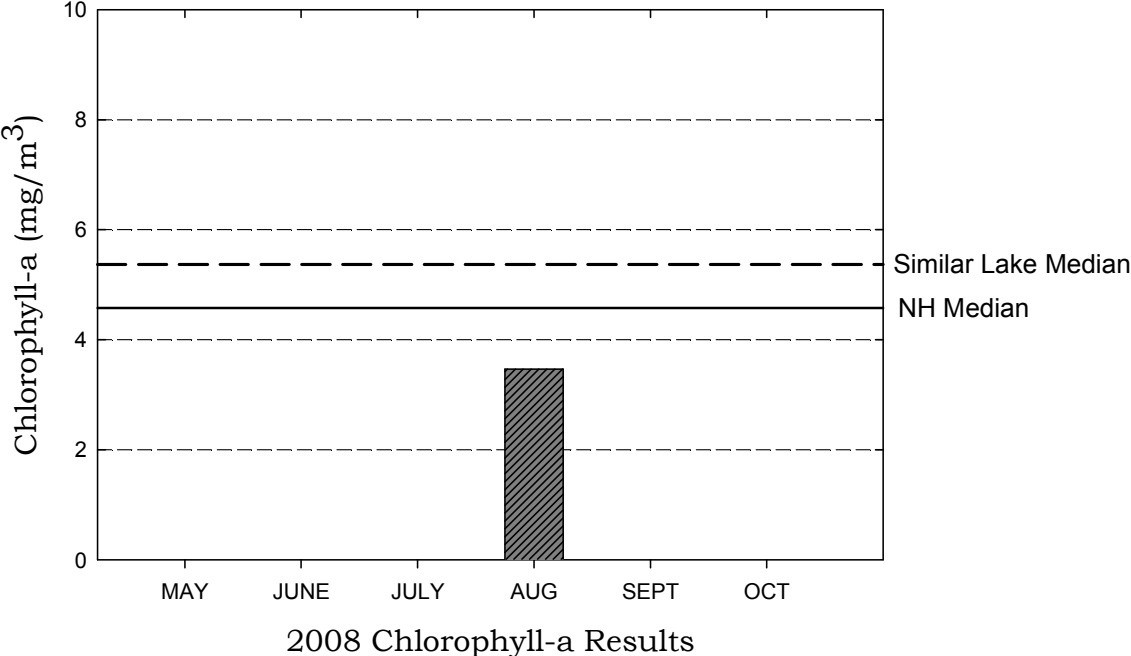

Contention Pond, Hillsboro

Figure 1. Monthly and Historical Chlorophyll-a Results

Contention Pond, Hillsboro

Figure 2. Monthly and Historical Transparency Results

2008 Transparency Viewscope and Non-Viewscape Results

Historical Transparency Non-Viewscape Results

Contention Pond, Hillsboro

Figure 3. Monthly and Historical Total Phosphorus Data