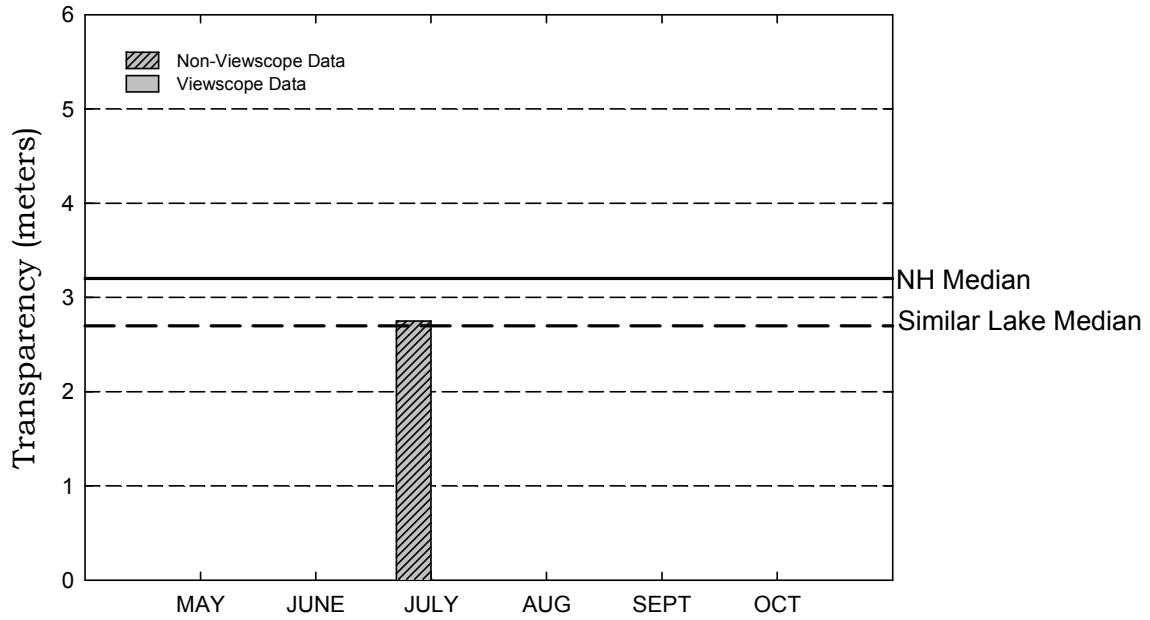

Frost Pond, Dublin

Figure 1. Monthly and Historical Chlorophyll-a Results

Frost Pond, Dublin

Figure 2. Monthly and Historical Transparency Results

2008 Transparency Viewscope and Non-Viewscape Results

Historical Transparency Non-Viewscape Results

Frost Pond, Dublin

Figure 3. Monthly and Historical Total Phosphorus Data