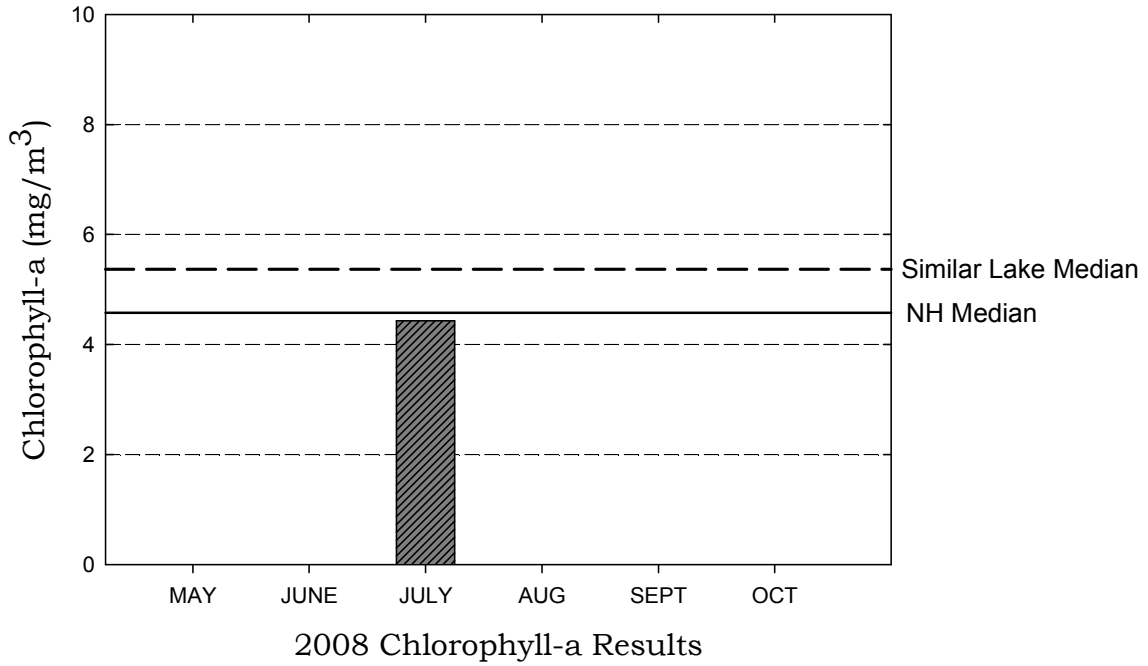

Frost Pond, Dublin

Figure 1. Monthly and Historical Chlorophyll-a Results

Frost Pond, Dublin

Figure 2. Monthly and Historical Transparency Results

2008 Transparency Viewscope and Non-Viewscape Results

Historical Transparency Non-Viewscape Results

Frost Pond, Dublin

Figure 3. Monthly and Historical Total Phosphorus Data