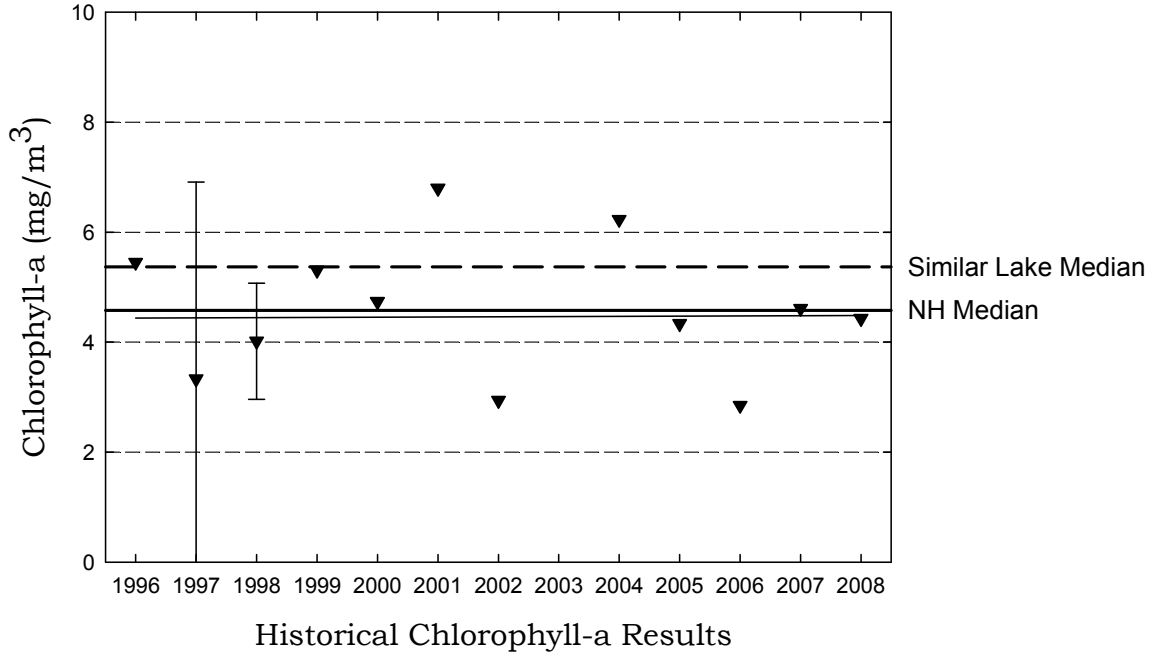

Frost Pond, Dublin

Figure 1. Monthly and Historical Chlorophyll-a Results

Frost Pond, Dublin

Figure 2. Monthly and Historical Transparency Results

2008 Transparency Viewscope and Non-Viewscape Results

Historical Transparency Non-Viewscape Results

Frost Pond, Dublin

Figure 3. Monthly and Historical Total Phosphorus Data