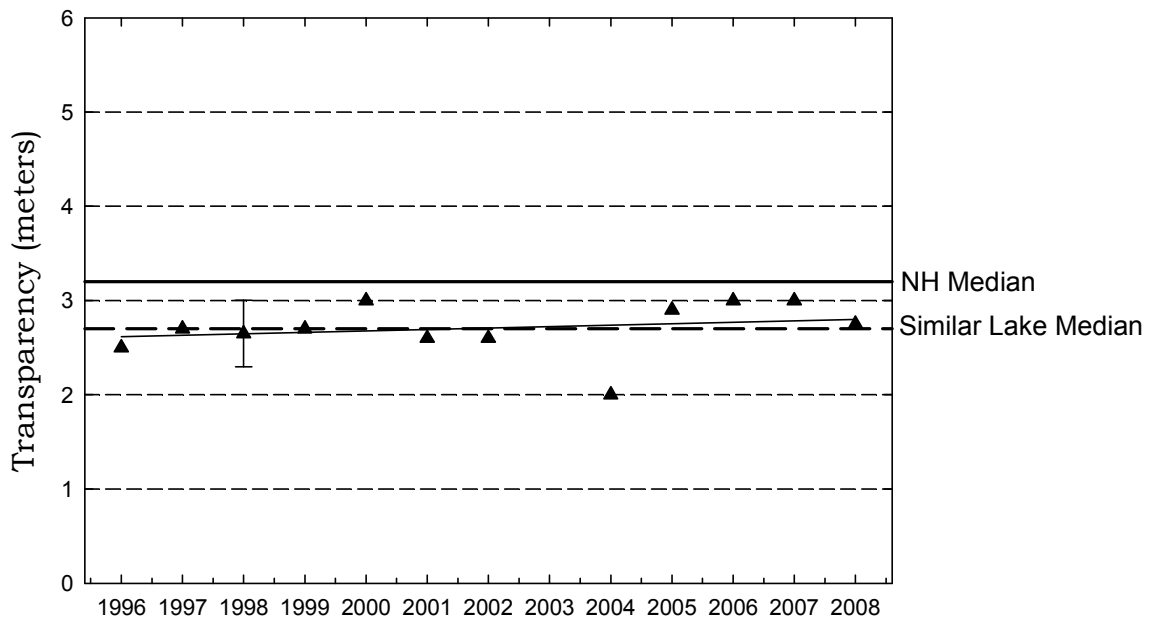

Frost Pond, Dublin

Figure 1. Monthly and Historical Chlorophyll-a Results

Frost Pond, Dublin

Figure 2. Monthly and Historical Transparency Results

2008 Transparency Viewscope and Non-Viewscape Results

Historical Transparency Non-Viewscape Results

Frost Pond, Dublin

Figure 3. Monthly and Historical Total Phosphorus Data