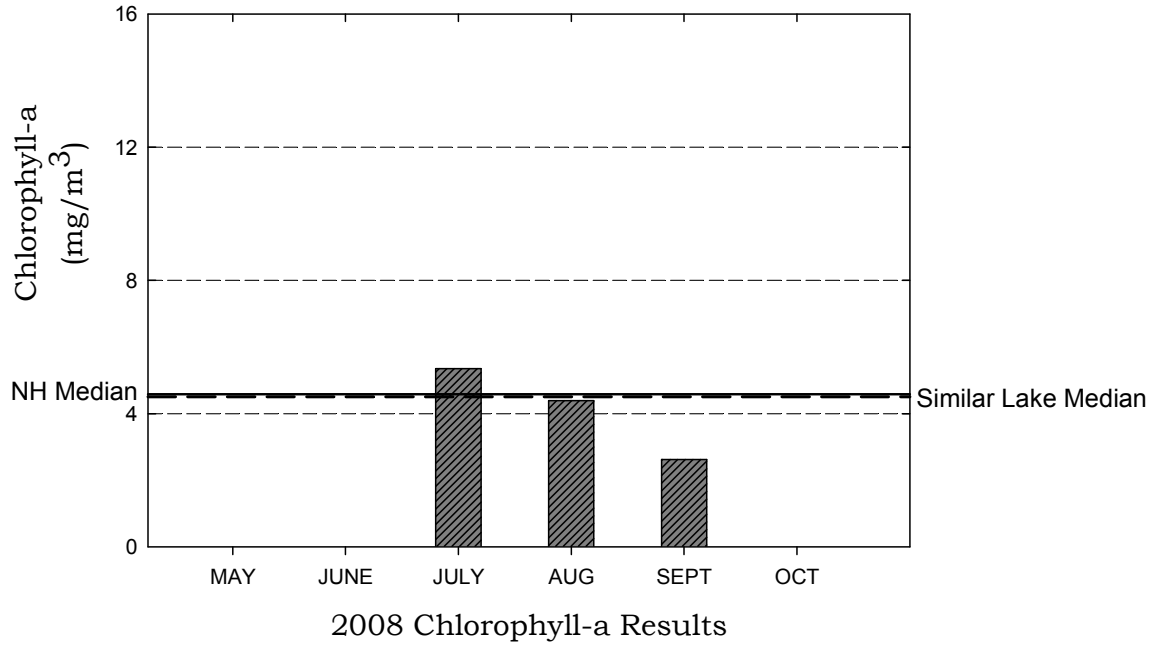

Highland Lake, South Stn., Stoddard

Figure 1. Monthly and Historical Chlorophyll-a Results

Highland Lake, South Stn., Stoddard

Figure 1. Monthly and Historical Chlorophyll-a Results

Highland Lake, South Stn., Stoddard

Figure 2. Monthly and Historical Transparency Results

2008 Transparency Viewscope and Non-Viewscope Results

Historical Transparency Non-Viewscope Results

Highland Lake, South Stn., Stoddard

Figure 3. Monthly and Historical Total Phosphorus Data