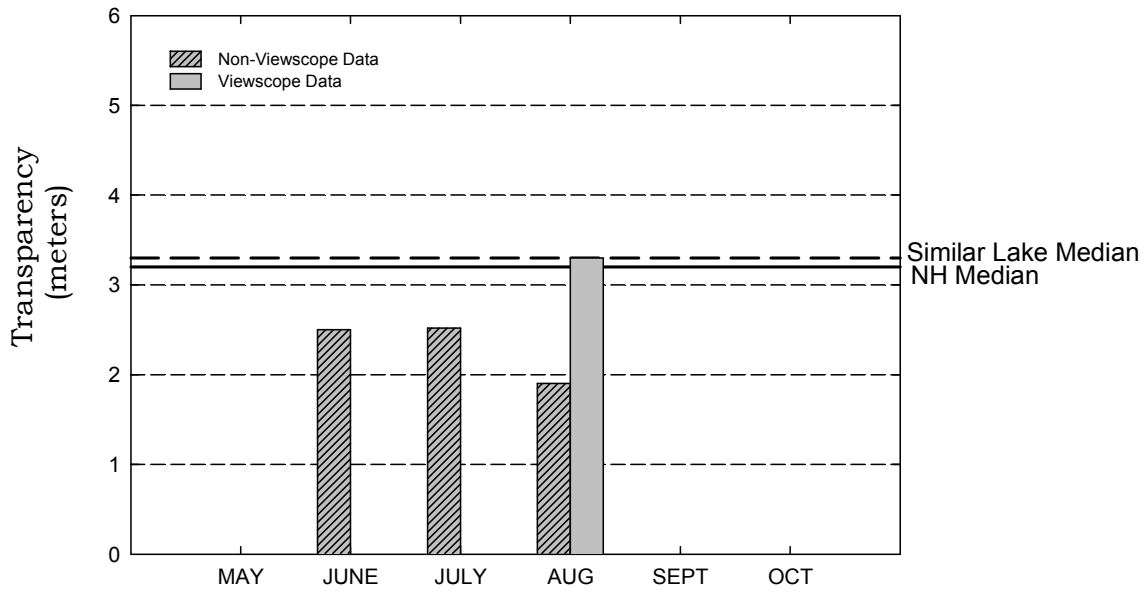

Figure 2. Monthly and Historical Transparency Results

2008 Transparency Viewscope and Non-Viewscope Results

Historical Transparency Non-Viewscope Results

Highland Lake, South Stn., Stoddard

Figure 3. Monthly and Historical Total Phosphorus Data