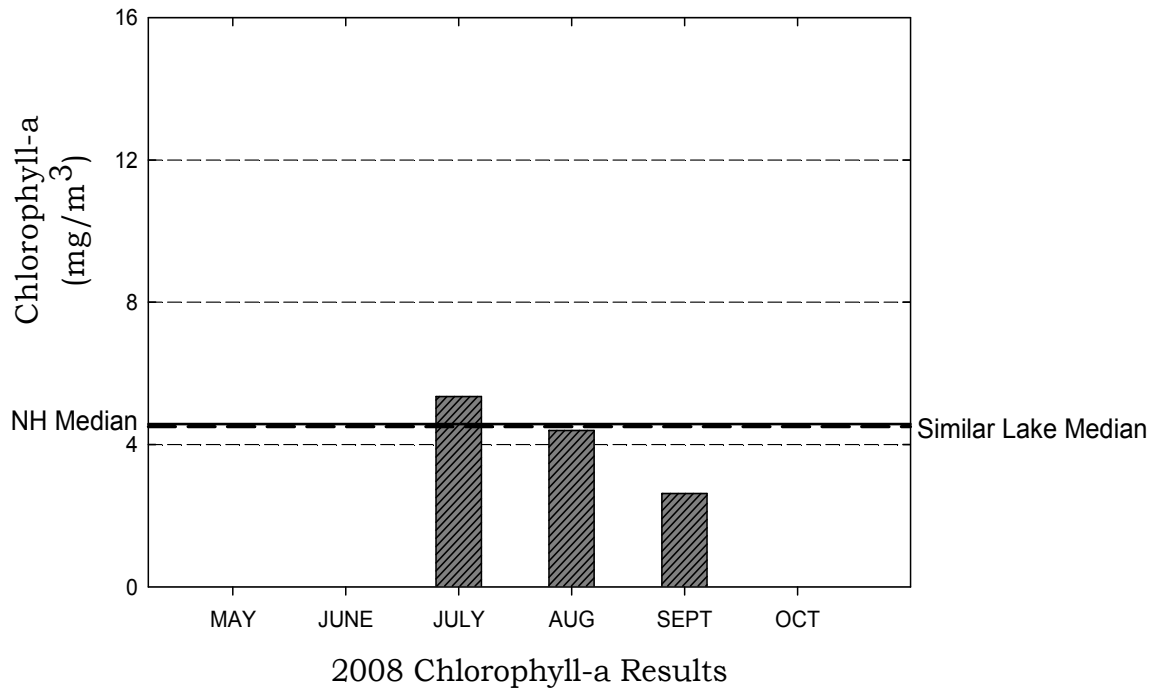

Highland Lake, South Stn., Stoddard

Figure 1. Monthly and Historical Chlorophyll-a Results

Highland Lake, South Stn., Stoddard

Figure 1. Monthly and Historical Chlorophyll-a Results

Highland Lake, South Stn., Stoddard

Figure 2. Monthly and Historical Transparency Results

2008 Transparency Viewscope and Non-Viewscope Results

Historical Transparency Non-Viewscope Results

Highland Lake, South Stn., Stoddard

Figure 3. Monthly and Historical Total Phosphorus Data