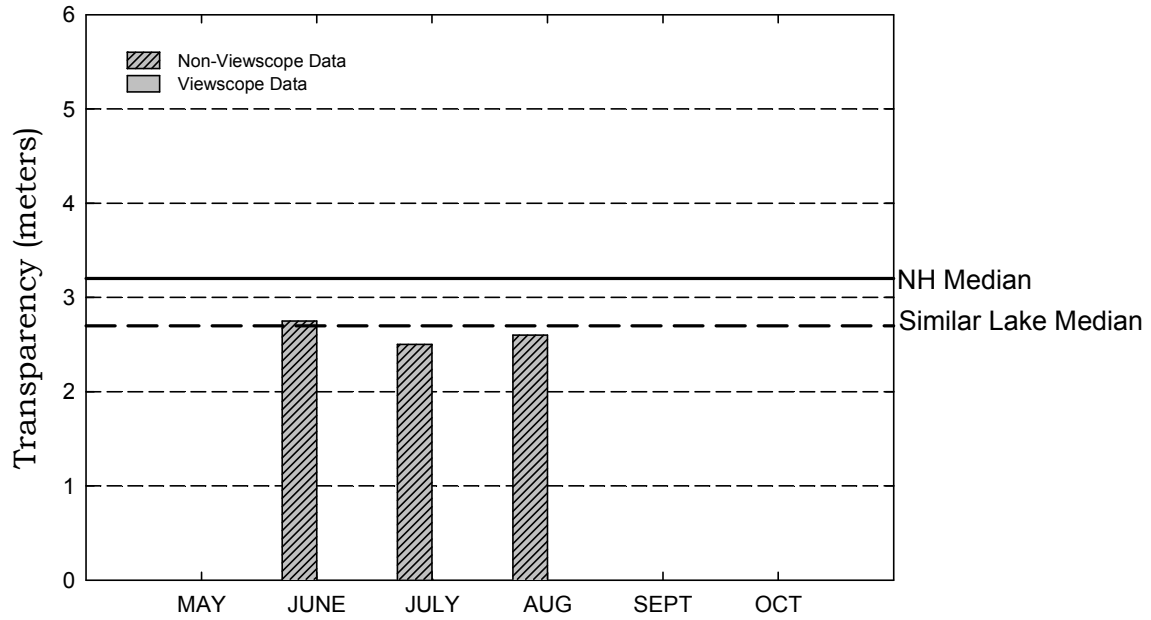

Kilton Pond, Grafton

Figure 1. Monthly and Historical Chlorophyll-a Results

Kilton Pond, Grafton

Figure 2. Monthly and Historical Transparency Results

2008 Transparency Viewscope and Non-Viewscape Results

Historical Transparency Non-Viewscape Results

Kilton Pond, Grafton

Figure 3. Monthly and Historical Total Phosphorus Data