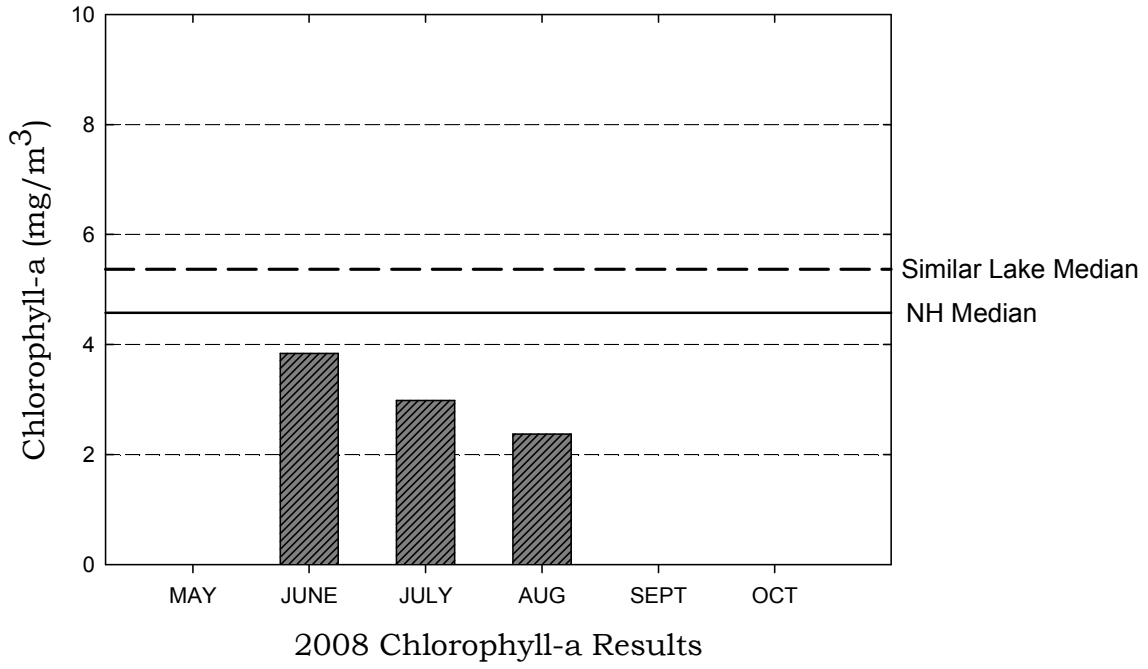

Kilton Pond, Grafton

Figure 1. Monthly and Historical Chlorophyll-a Results

Kilton Pond, Grafton

Figure 2. Monthly and Historical Transparency Results

2008 Transparency Viewscope and Non-Viewscape Results

Historical Transparency Non-Viewscape Results

Kilton Pond, Grafton

Figure 3. Monthly and Historical Total Phosphorus Data